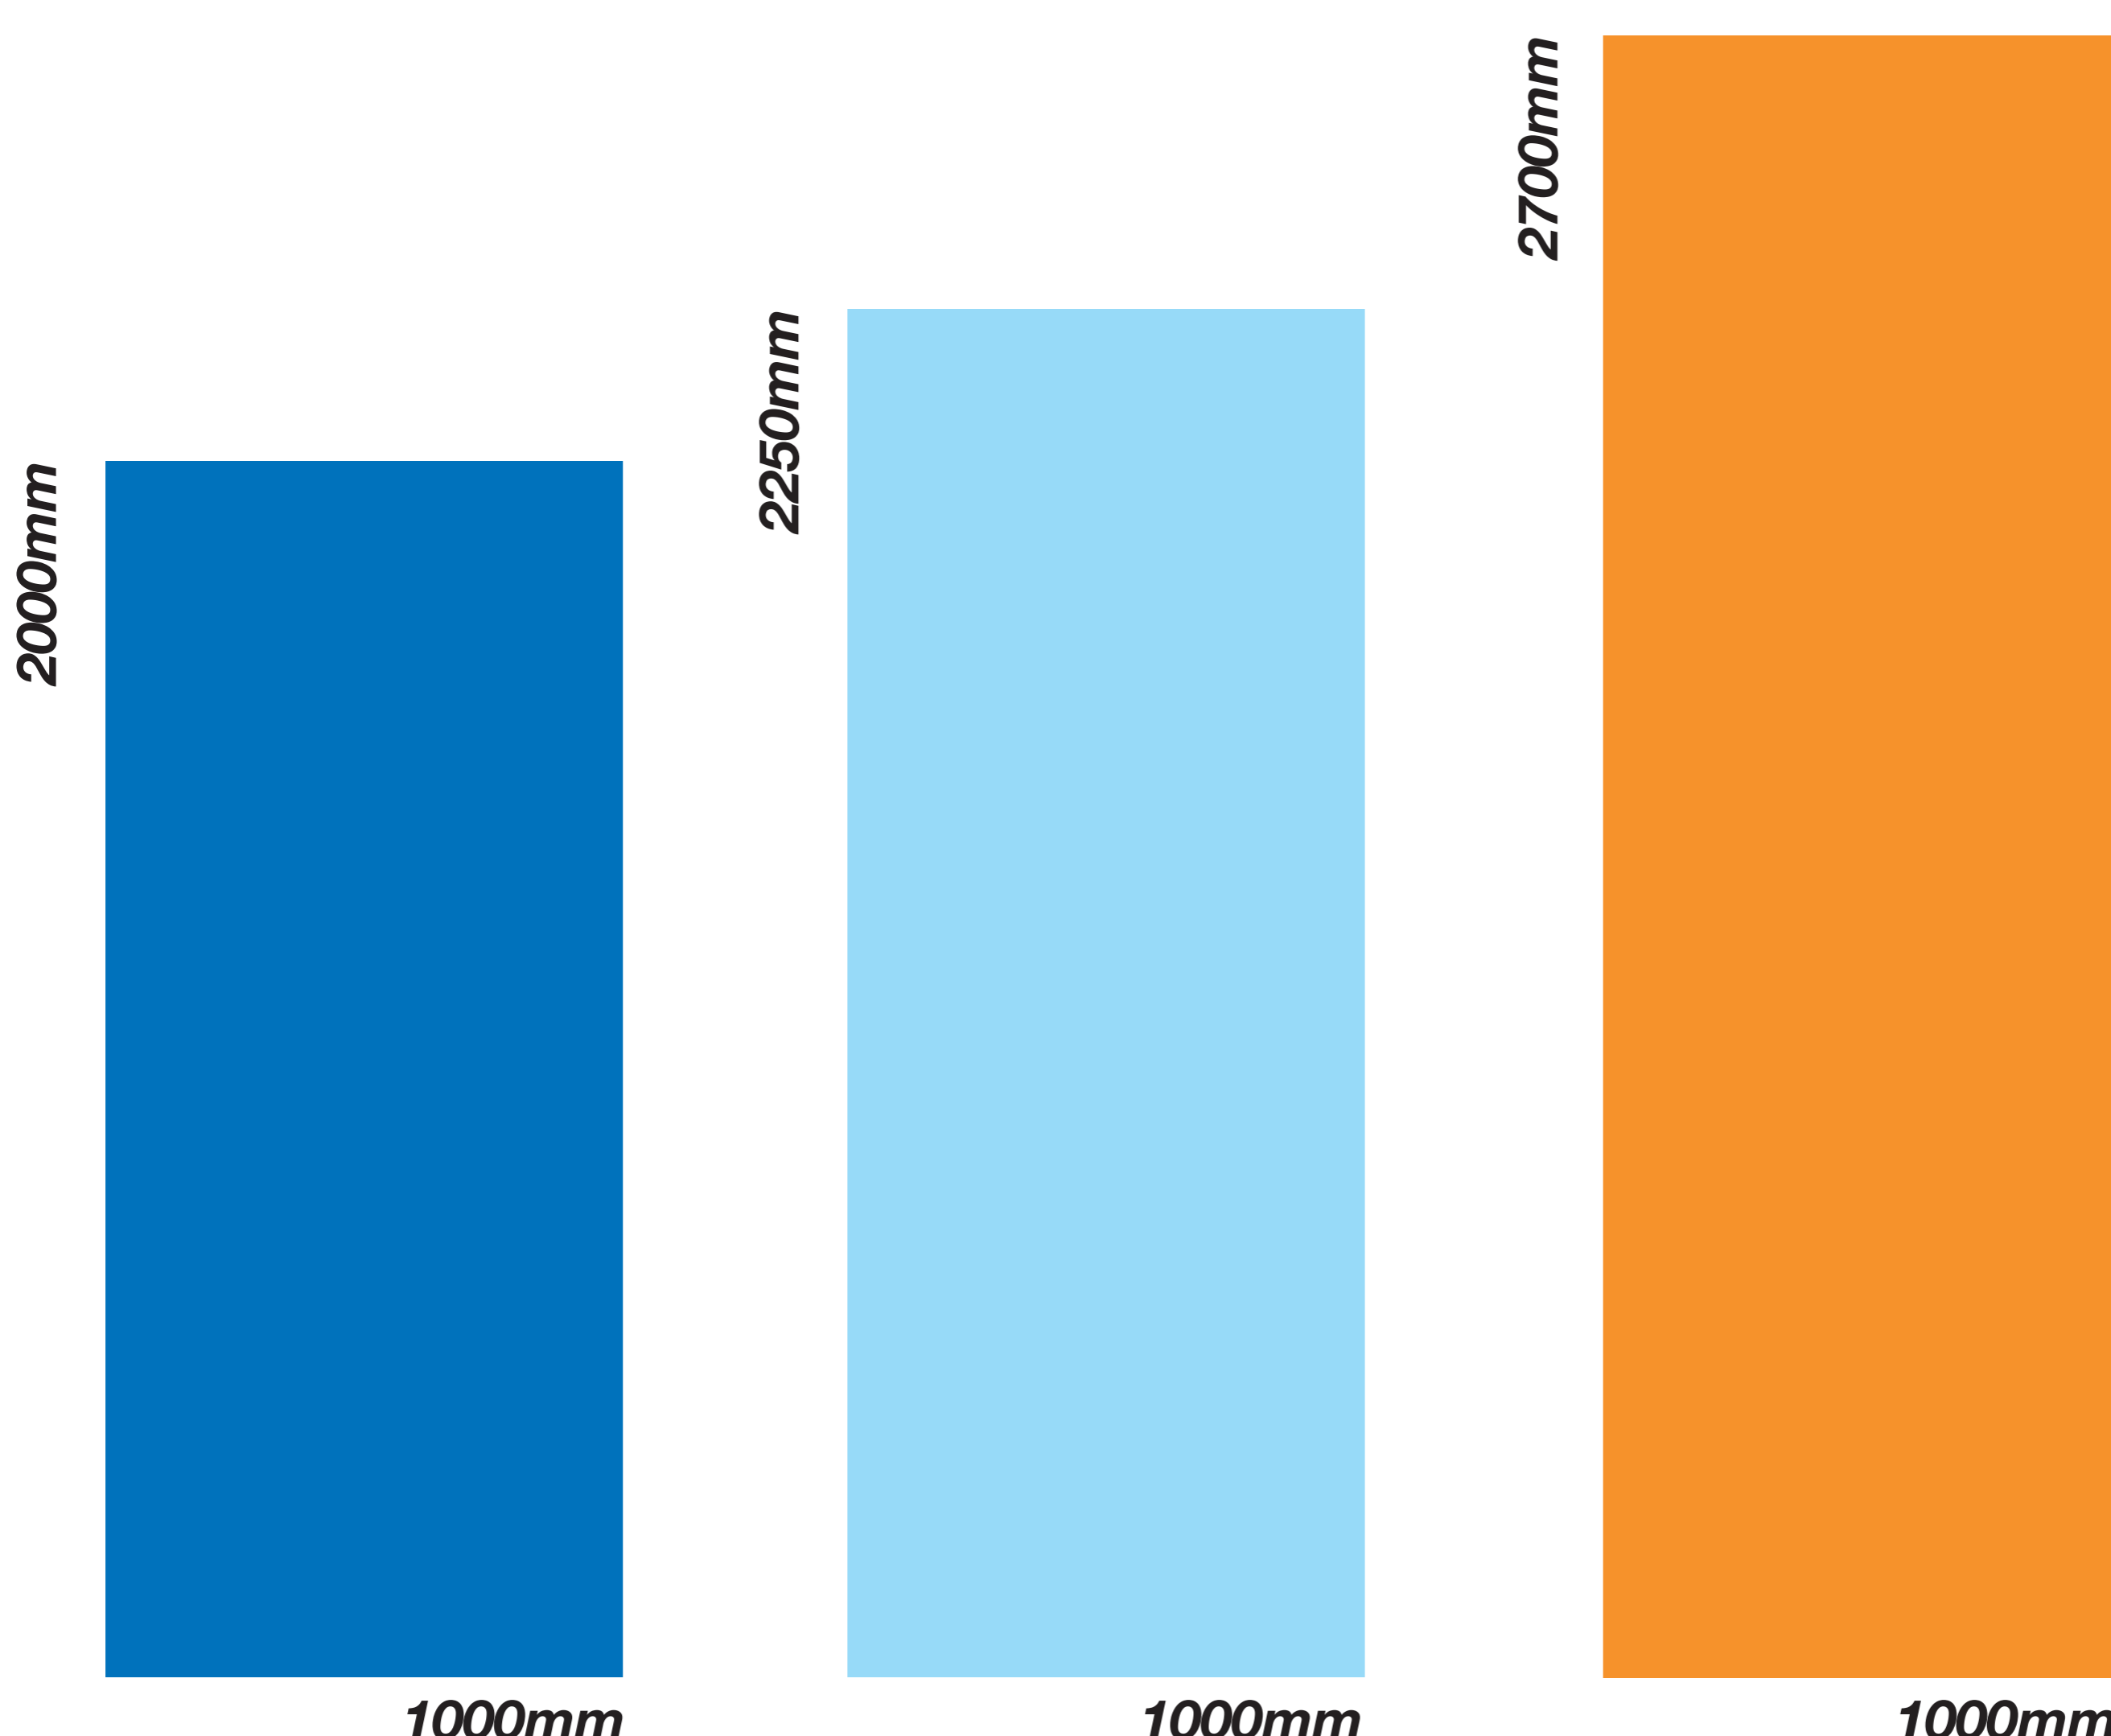

TWIST 2 - FLATS

700 WIDES

850 WIDES

1000 WIDES

TWIST 2 - FLEXI

www.tadltd.co.uk
0115 986 53 86

Pentagon House, London Road, Nottingham, NG2 3AX