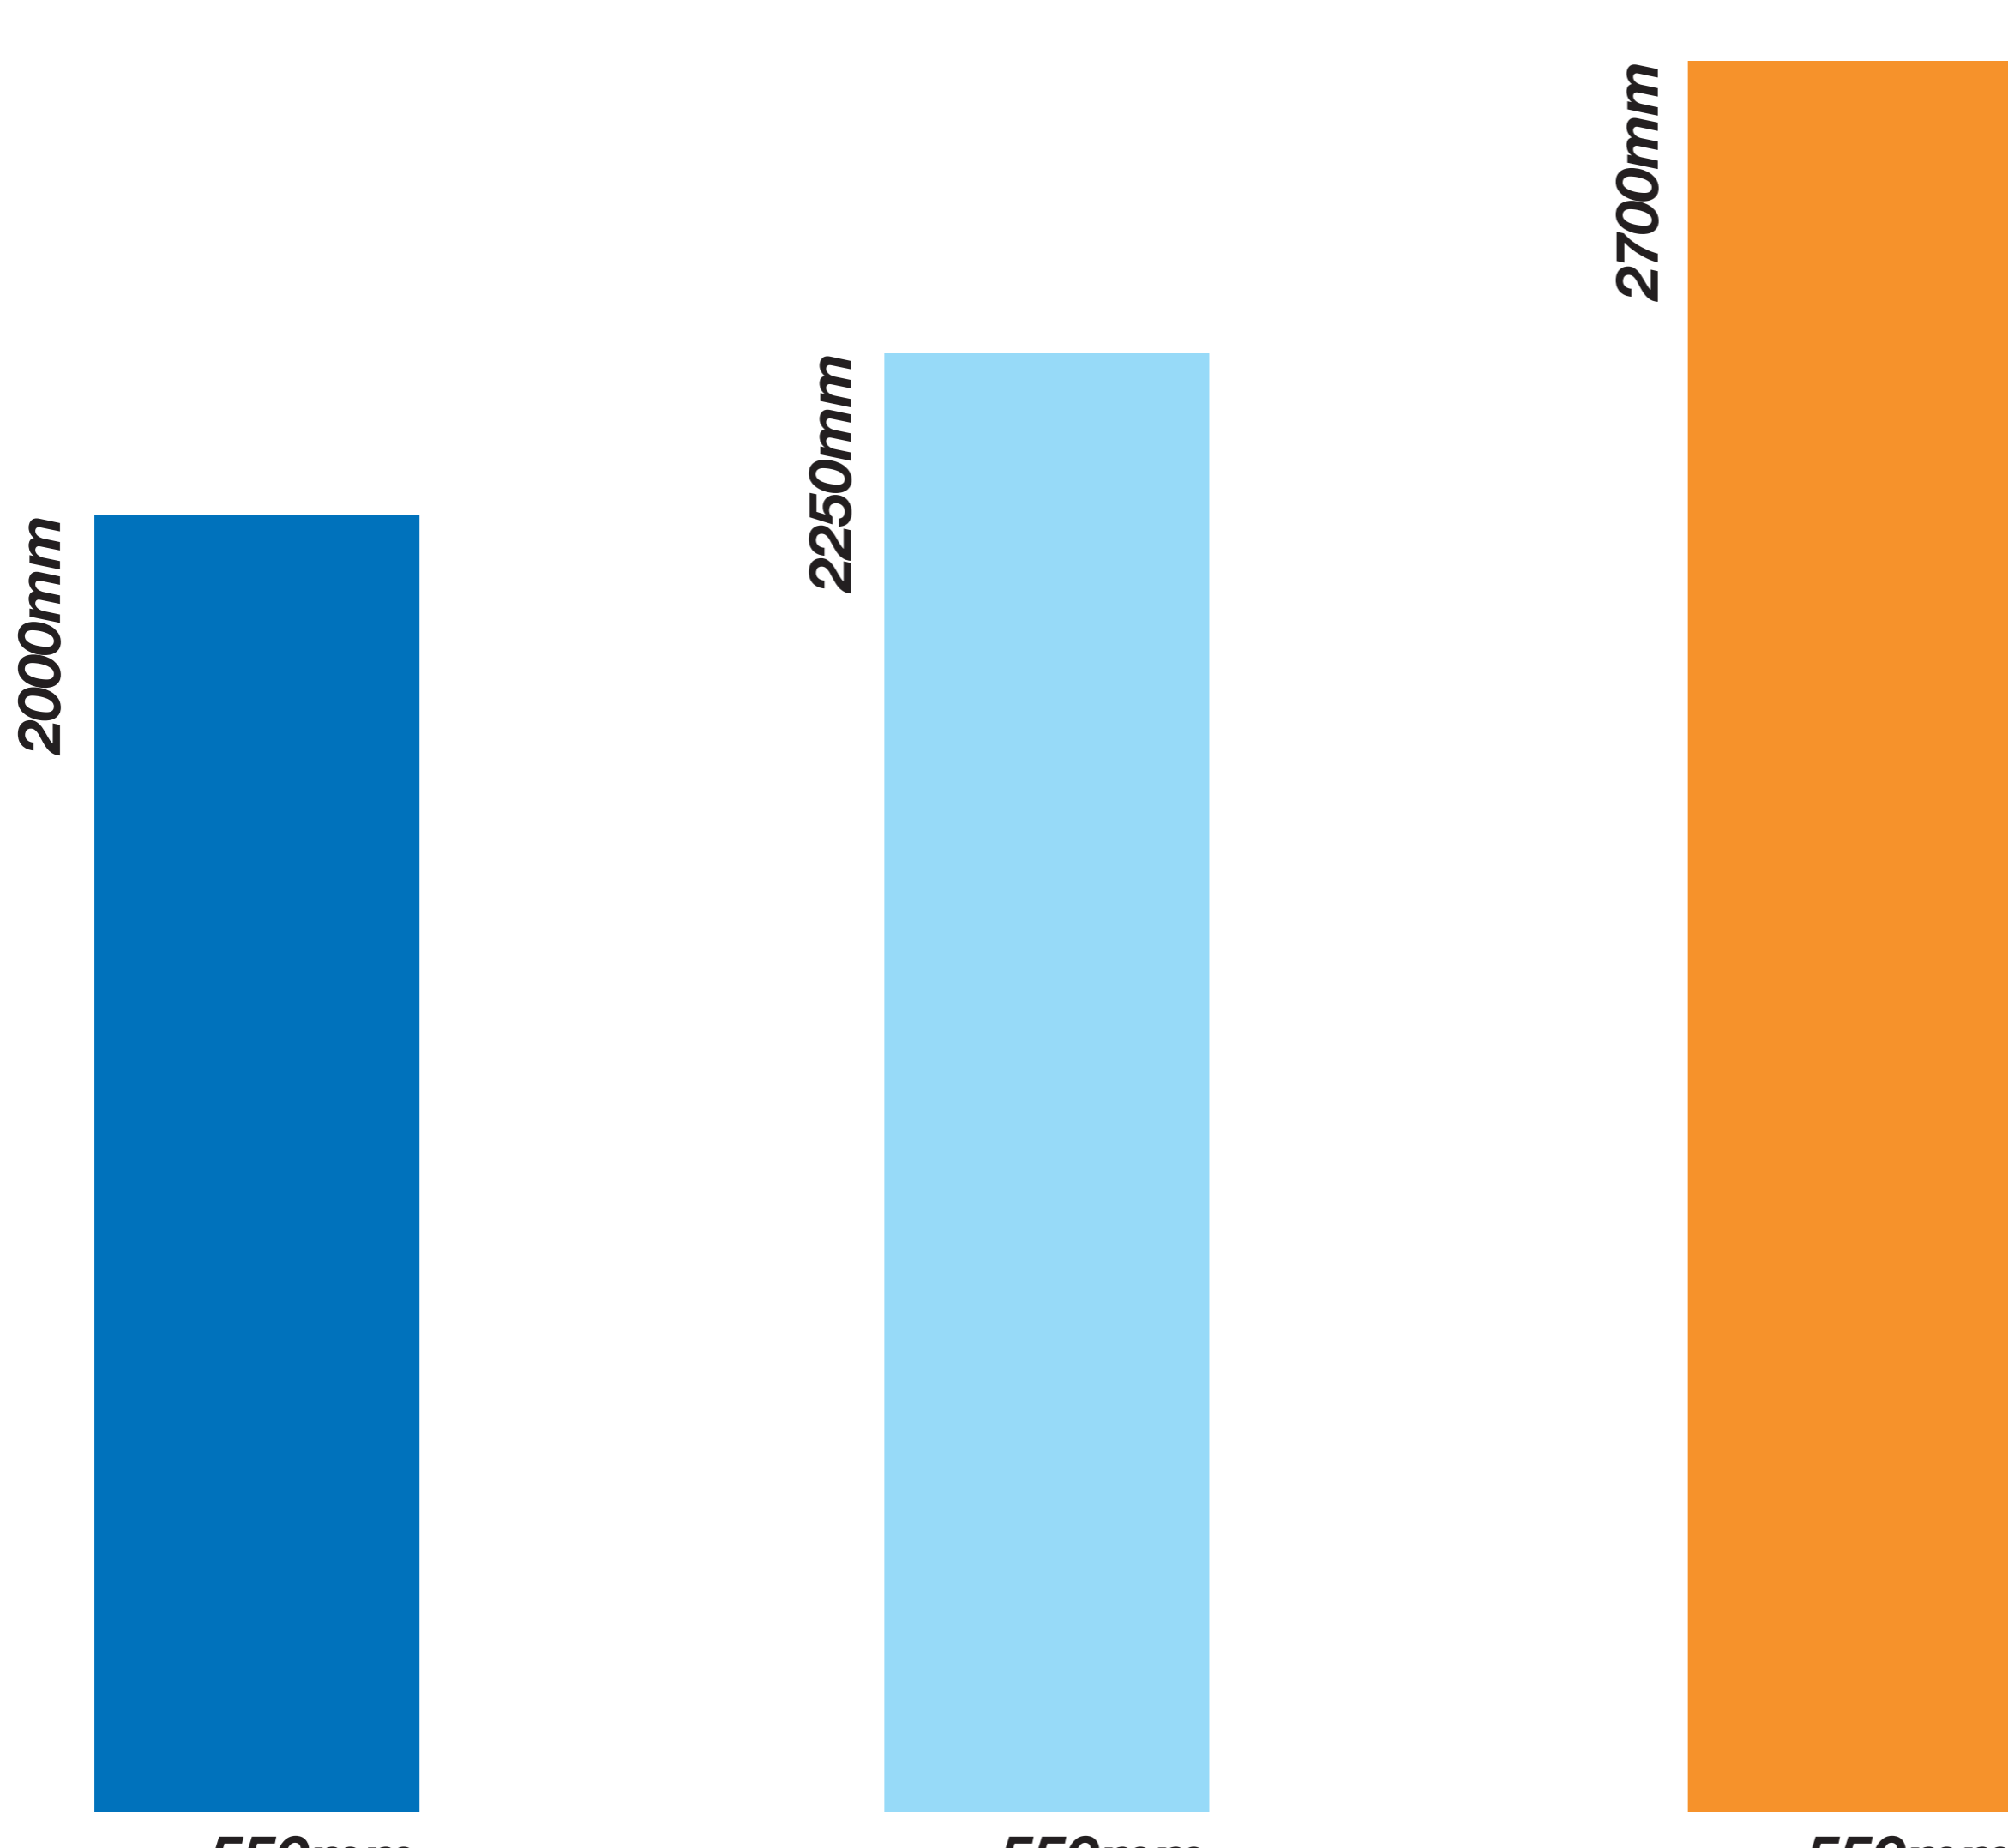

TWIST 2 - FLATS

700 WIDES

850 WIDES

1000 WIDES

TWIST 2 - FLEXI

www.tadltd.co.uk
0115 986 53 86

Pentagon House, London Road, Nottingham, NG2 3AX