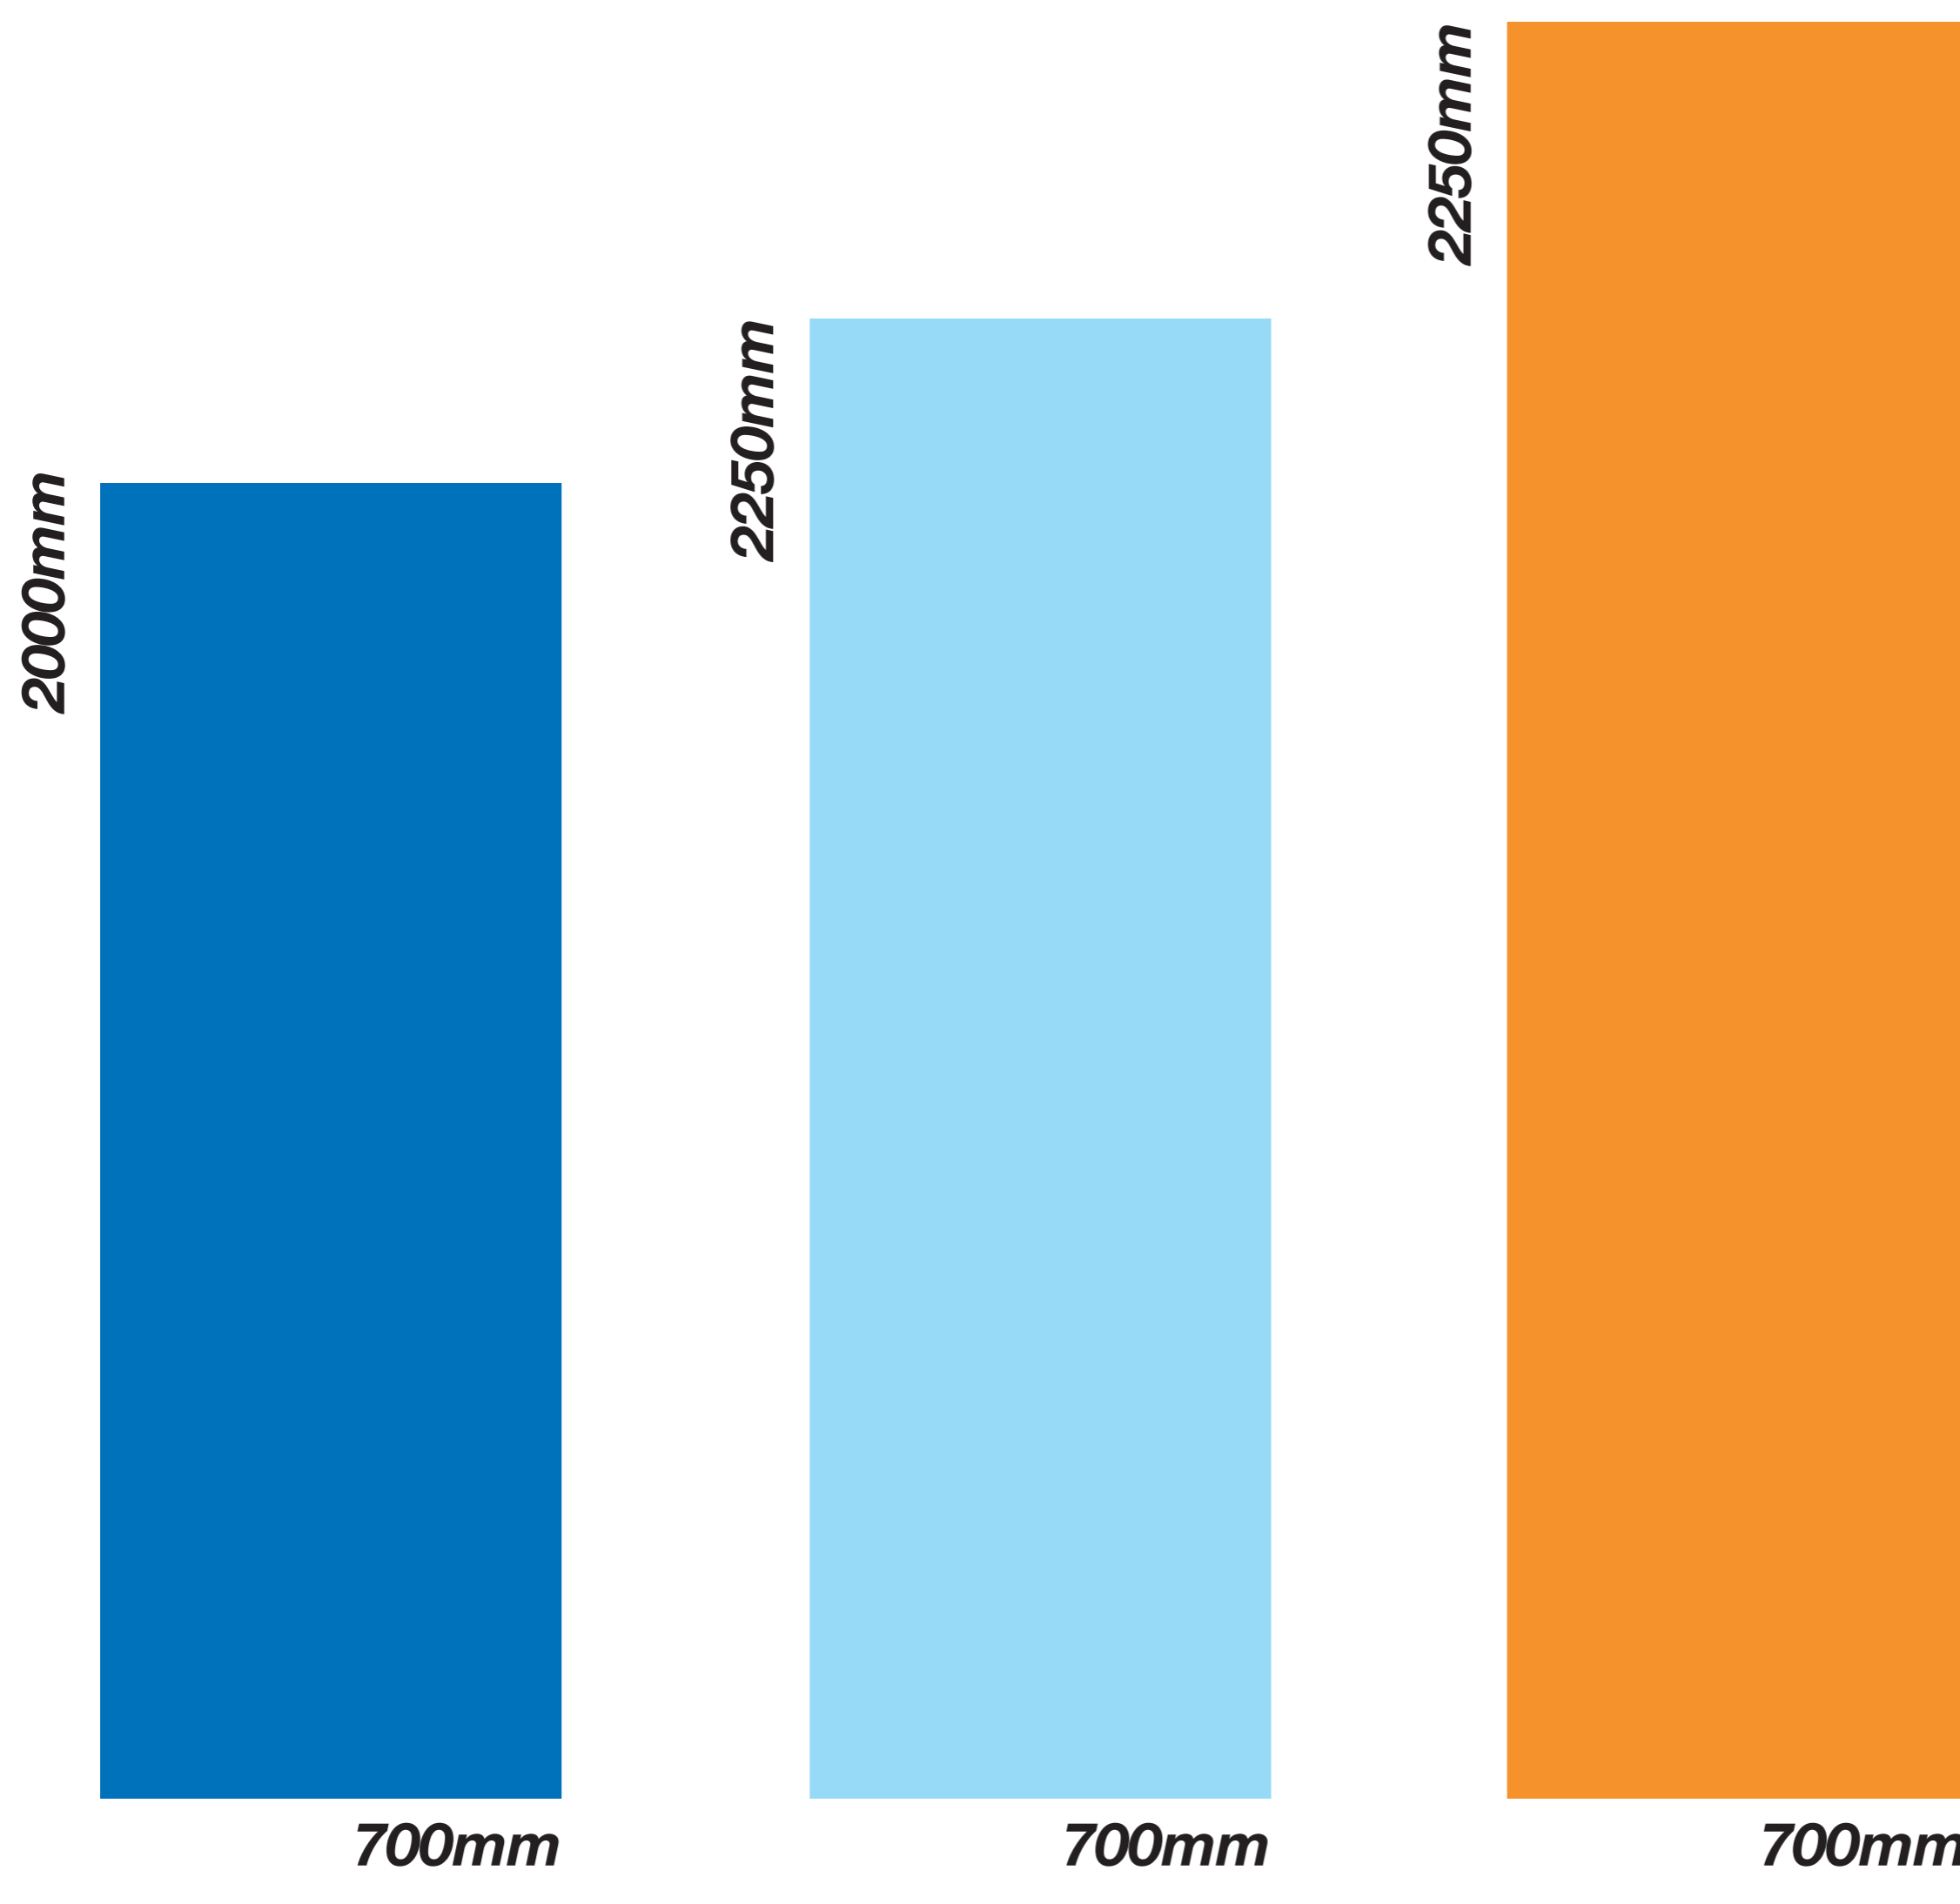

SIZE SET UPS

TWIST 2

SET UP FOR PRINT

Once you have placed your order you can send print ready artwork. Let us have **10mm** bleed on all sides, and supply as a **CMYK PDF** with all fonts **outlined** or **embedded**.

TWIST 2 - FLATS

700 WIDES

850 WIDES

1000 WIDES

TWIST 2 - FLEXI

www.tadltd.co.uk
0115 986 53 86

Pentagon House, London Road, Nottingham, NG2 3AX