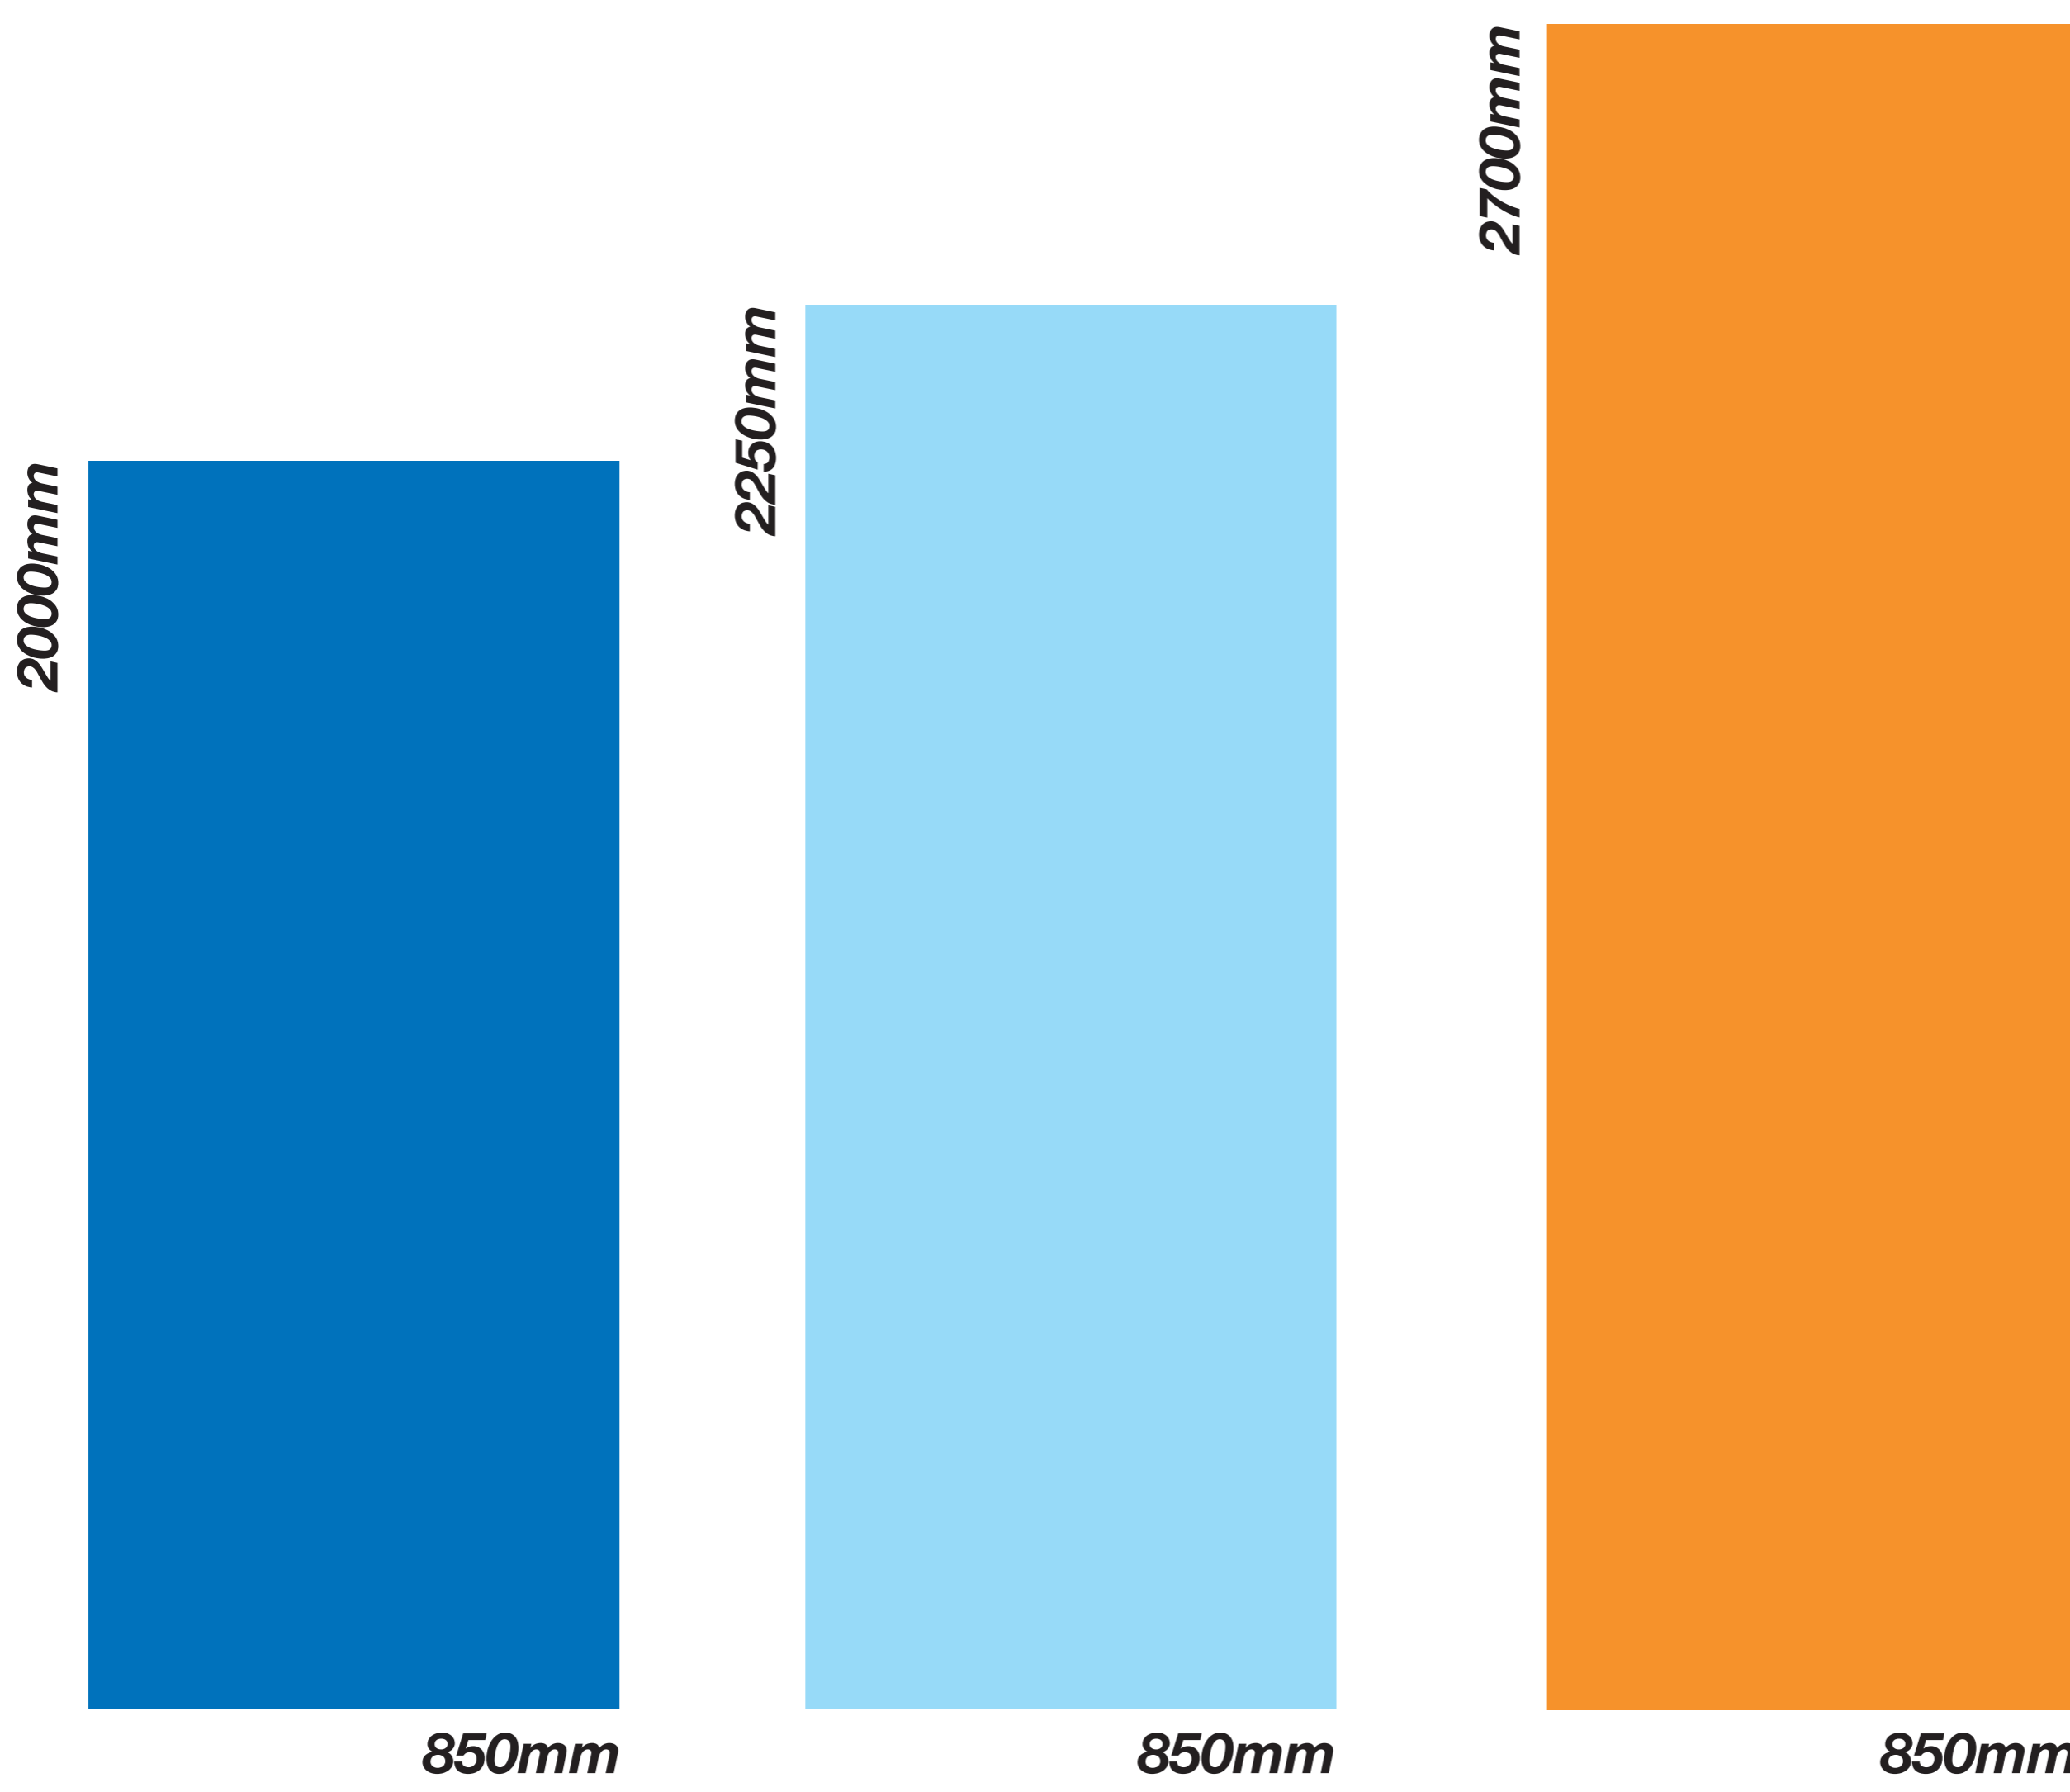

SIZE SET UPS

TWIST 2

SET UP FOR PRINT

Once you have placed your order you can send print ready artwork. Let us have **10mm** bleed on all sides, and supply as a **CMYK PDF** with all fonts **outlined** or **embedded**.

TWIST 2 - FLATS

700 WIDES

850 WIDES

1000 WIDES

TWIST 2 - FLEXI

www.tadltd.co.uk
0115 986 53 86

Pentagon House, London Road, Nottingham, NG2 3AX